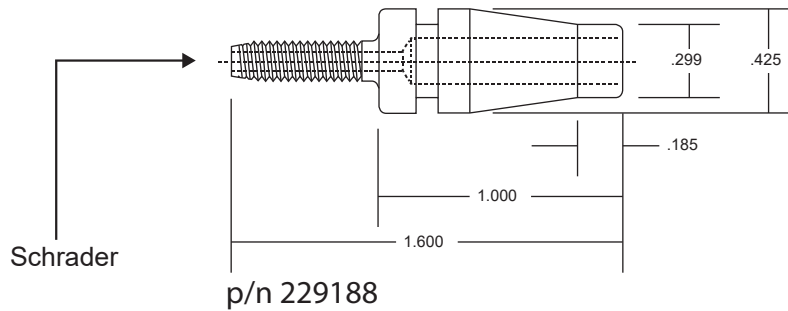

Semco® Hose Components

Authorized Distributor:
Bergdahl Associates, Inc.
2990 Sutro Street
Reno, Nevada 89512-1616
+1 775 323-7542
www.bergdahl.com