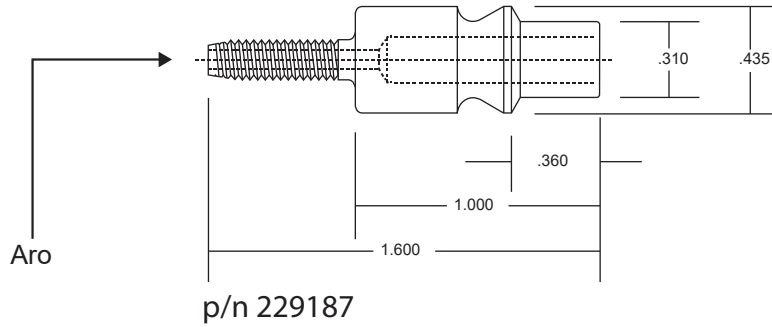

Semco® Hose Components

Authorized Distributor:
Bergdahl Associates, Inc.
2990 Sutro Street
Reno, Nevada 89512-1616
+1 775 323-7542
www.bergdahl.com