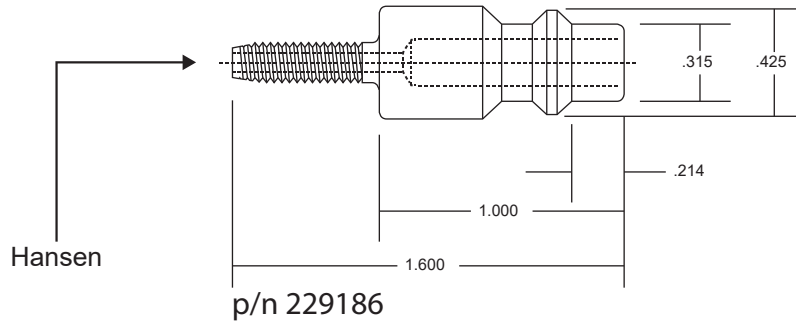

Semco® Hose Components

Authorized Distributor:
Bergdahl Associates, Inc.
2990 Sutro Street
Reno, Nevada 89512-1616
+1 775 323-7542
www.bergdahl.com