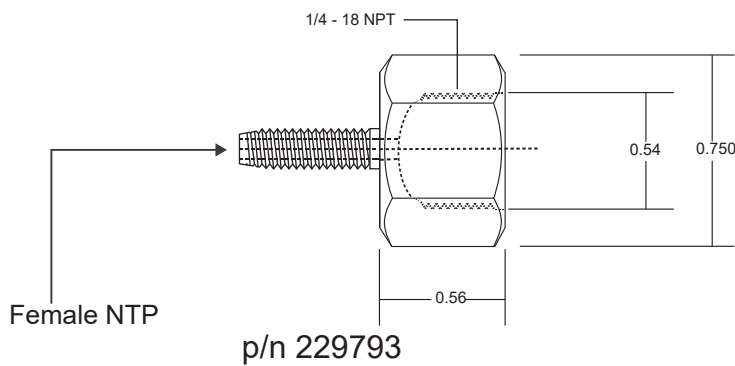

Semco® Hose Components

Authorized Distributor:
Bergdahl Associates, Inc.
2990 Sutro Street
Reno, Nevada 89512-1616
+1 775 323-7542
www.bergdahl.com