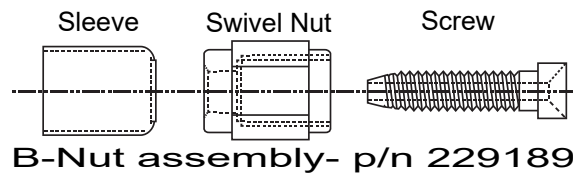

Semco® Hose Components

Authorized Distributor:
Bergdahl Associates, Inc.
2990 Sutro Street
Reno, Nevada 89512-1616
+1 775 323-7542
www.bergdahl.com